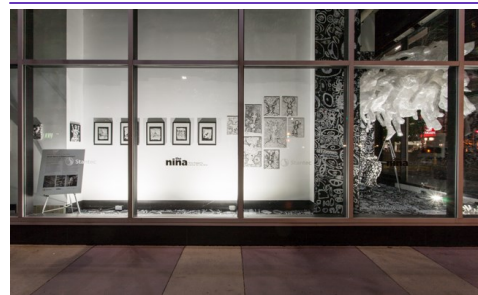

The "Confusement" installation inspired by the work of Stantec Artist of the Year, Scott Berry, found a new home during the month of August in street-level exhibition space located on the NE corner of City Centre Mall. The Exhibit was well received and Nina has been given the green light to program this space for the next twelve months! Watch the space for new work.