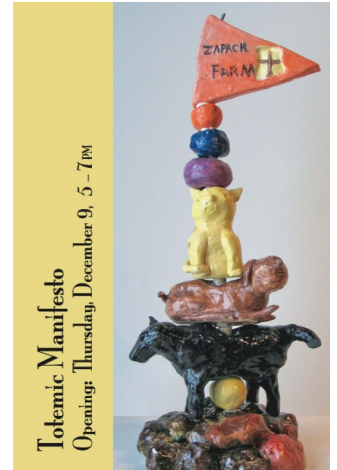

Alberta
Foundation
for the Arts

edmonton
arts council

IN THE GALLERY Totemic Manifesto

December 2 to 24th

Totemic Manifesto celebrates the progress of artists from the Nina Haggerty Collective as they continue to expand their boundaries and explore new media. Work in clay is enhanced by fabric, found art objects and personal artifacts. Inventive, fun, surprising and sure to delight. Please join the artists in celebration of their new work throughout December, and plan to attend the opening reception on December 9 between 5:00 and 7:00 p.m.

Totem [toh-tuh m] - noun

Anything serving as a distinctive, often venerated, emblem or symbol.

The Totem as art...personal emblems manifest. An object becomes a representation of internal phenomena.

Please join us for a free reception with live music, refreshments: